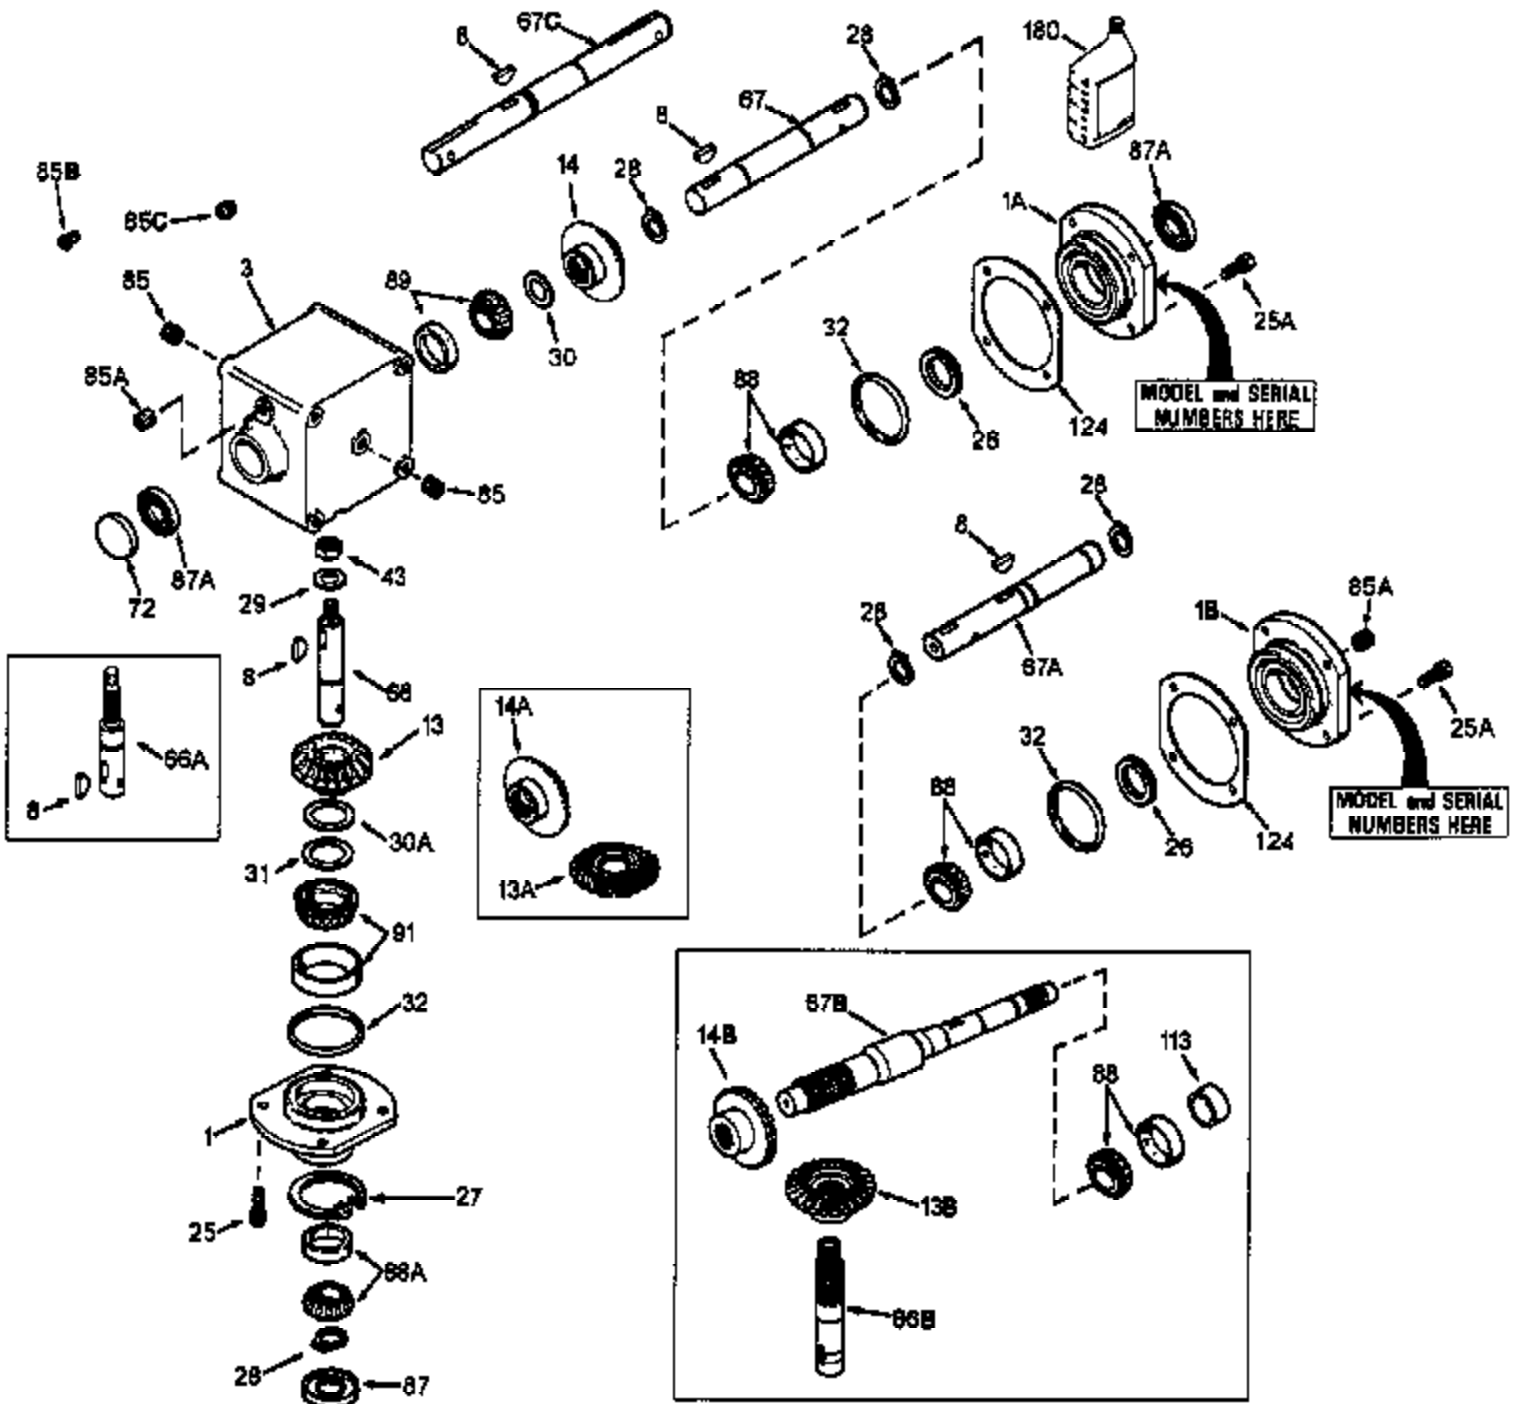

JOIST

DAS ORIGINAL

ILLUSTRATION SHOWS TYPICAL PARTS ONLY. ORDER BY PART NUMBER. PARTS NOT LISTED ARE SUPPLIED BY OEM.

Ref #	Part Number	Qty	Description
1A	786105	1	Retainer Cap
1	786135	1	Retainer Cap
3	770076	1	Right Angle Drive Housing
8	792114	1	Woodruff Key #807
13	778233	1	Bevel Gear (14 teeth-steel)
14	778232	1	Bevel Gear (28 teeth-steel)
25	792037	8	Screw 5/16-18 x 1"
26	780137	1	Load Ring 1.003 OD
28	792113	3	Retaining Ring
29	792127	1	Flat Washer .505 ID x .105W
30A	780101	1	Thrust Washer 1.252 ID x .061W
30	780131	1	Shim (1-1/2" OD x 1-1/64" ID x .002 t hick)
31	780147	1	Shim 1.295 ID
32	788063	1	"O" Ring 2.987 ID
43	792126	1	Hex Jam Nut 1/2-20
66A	776285	1	Input Shaft (8-1/16" long)
67C	776286	1	Output Shaft (12-1/2" long)
85C	792118	1	Relief Valve
85A	792039	1	Plug 1/8-27
85	792116	2	Pipe Plug 1/4-18
87A	788065	2	Oil Seal 1"
87	788064	1	Oil Seal 1"
88A	780132	1	Bearing Assy (Incl. 30) (SEE REPAIR M ANUAL)
88	780132	1	Bearing Assy (Incl. 30) (SEE REPAIR M ANUAL)
89	780132	1	Bearing Assy (Incl. 30) (SEE REPAIR M ANUAL)
91	780148	1	Bearing Assy (Incl. 30A/31)(SEE REP. MANUAL)
124	780136	1	Shim 3.302 ID
180	730229A	1	Gear Oil 80W90

1100-1100-024 Page 2 of 2
Peerless